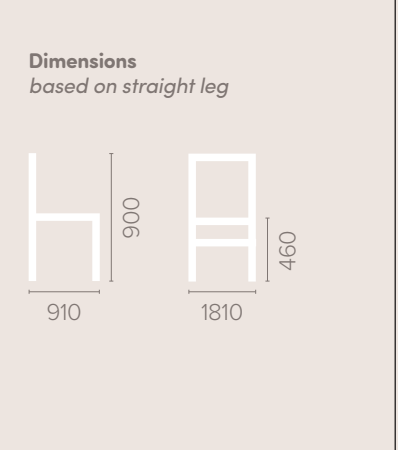

Reception / Break Out Area

Wentworth Settee

30

Fabric Options
Available in grades A-F
Contrast Piping

Frame Options
Also available with reinforced frame

Wood Finish Options
Available in wood finishes 1-5

2 Seater

2.5 Seater

3 Seater