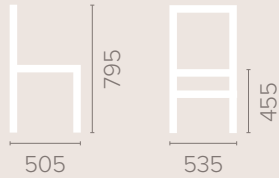

Sutton Chair with Arms

74

Dimensions
based on straight leg

Fabric Options

Available in grades A-F
Contrast Piping

Frame Options

Also available with reinforced
frame

Wood Finish Options