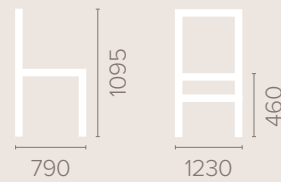

Leg Options

Different leg options available

Medium Back

Dimensions
based on straight leg

High Back

Dimensions
based on straight leg

Ripley 2 Seater Settee without Arm

Dimensions
based on straight leg