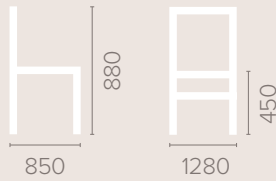

2 Seater Settee

Dimensions
based on straight leg