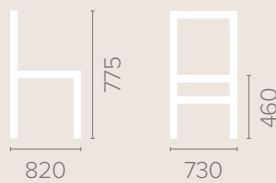

Dimensions *based on straight leg*

Fabric Options

Available in grades A-F
Contrast Piping

Frame Options

Also available with reinforced
frame

Wood Finish Options

Available in wood finishes 1-5