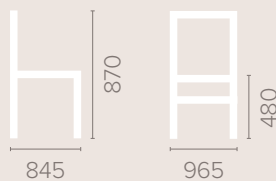

Fabric Options
Available in grades A-F
Contrast Piping

Frame Options
Also available with reinforced
frame

Wood Finish Options
Available in wood finishes 1-5