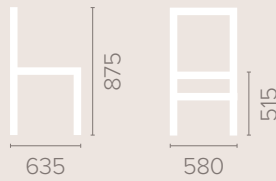

Dimensions
based on straight leg

Fabric Options
Available in grades A-F
Contrast Piping

Frame Options
Also available with reinforced
frame

Wood Finish Options
Available in wood finishes 1-5