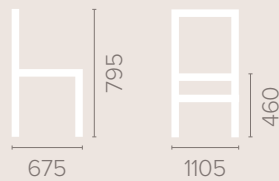

Leg Options

Different leg options available

Medium Back

Dimensions
based on straight leg

High Back

Dimensions
based on straight leg

Ripley 2 Seater Settee without Arm

Dimensions
based on straight leg