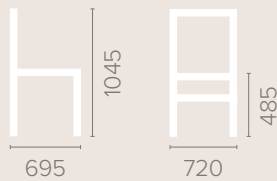

Dimensions

based on straight leg

Fabric Options

Available in grades A-F
Contrast Piping

Frame Options

Also available with reinforced
frame

Wood Finish Options

Available in wood finishes 1-5