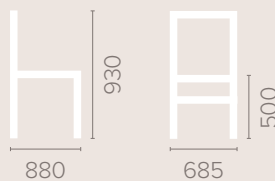

Fabric Options
Available in grades A-F
Contrast Piping

Frame Options
Also available with reinforced
frame

Wood Finish Options
Available in wood finishes 1-5

Grosvenor Medium Back Armchair

Dimensions
based on straight leg