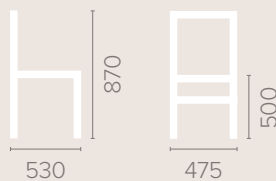

Dimensions
based on straight leg