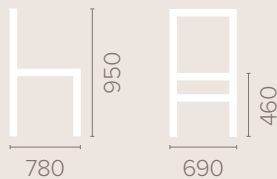

Fabric Options

Available in grades A-F
Contrast Piping

Frame Options

Also available with reinforced
frame

Wood Finish Options

Available in wood finishes 1-5