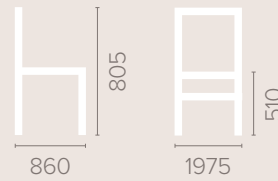

Dimensions
based on straight leg

2.5 Seater

Dimensions
based on straight leg

3 Seater

Dimensions
based on straight leg

Pandora Medium Back 2 Seater Settee

Lounge / Day Room

Dimensions
based on straight leg