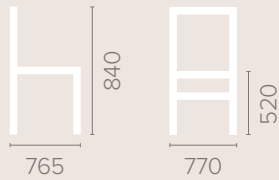

Fabric Options

Available in grades A-F
Contrast Piping

Frame Options

Also available with reinforced
frame

Wood Finish Options

Available in wood finishes 1-5