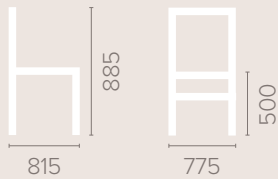

Fabric Options
Available in grades A-F
Contrast Piping

Frame Options
Also available with reinforced frame

Wood Finish Options
Available in wood finishes 1-5