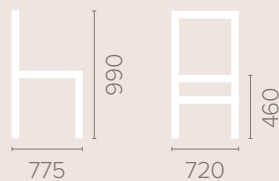

Wood Finish Options

Available in wood finishes 1-5

Seat Height Options

405 & 510

Leg Options

Different leg options available

Salisbury Medium Back Armchair

Dimensions
based on straight leg