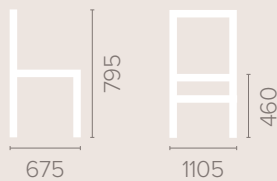

2.5 Seater

Dimensions
based on straight leg

3 Seater

Dimensions
based on straight leg

Ripley 2 Seater Settee without Arm

Dimensions
based on straight leg

Fabric Options

Available in grades A-F
Contrast Piping