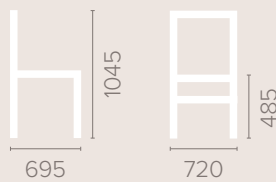

Dimensions
based on straight leg

Fabric Options
Available in grades A-F
Contrast Piping

Frame Options
Also available with reinforced frame

Wood Finish Options
Available in wood finishes 1-5