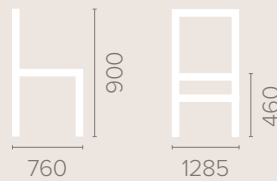

Dimensions

based on straight leg

Sherwood Medium Back 2 Seater Settee

Dimensions

based on straight leg

Fabric Options

Available in grades A-F
Contrast Piping

Frame Options