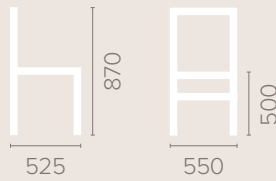

Dimensions
based on straight leg

Fabric Options
Available in grades A-F
Contrast Piping

Frame Options
Also available with reinforced
frame

Wood Finish Options
Available in wood finishes 1-5