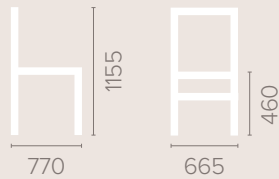

Frame Options

Also available with reinforced
frame

Wood Finish Options

Available in wood finishes 1-5

Dalton High Back Armchair with Wings

Dimensions
based on straight leg

Fabric Options

Available in grades A-F
Contrast Piping