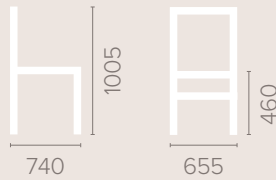

Frame Options

Also available with reinforced
frame

Wood Finish Options

Available in wood finishes 1-5

Winston Medium Back Armchair without Wings

Dimensions *based on straight leg*

Fabric Options

Available in grades A-F
Contrast Piping