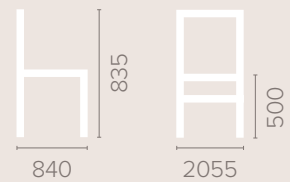

3 Seater Settee

Dimensions
based on straight leg