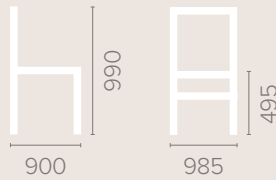

Wood Finish Options

Available in wood finishes 1-5

Sheraton Armchair

Dimensions
based on straight leg

Fabric Options
Available in grades A-F
Contrast Piping

Frame Options
Also available with reinforced
frame