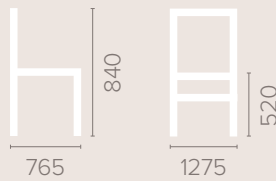

Frame Options

Also available with reinforced
frame

Wood Finish Options

Available in wood finishes 1-5

Metis 2 Seater Settee

Dimensions
based on straight leg

Fabric Options

Available in grades A-F
Contrast Piping