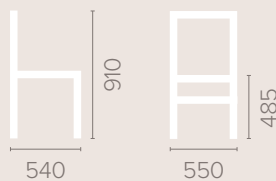

Fabric Options
Available in grades A-F
Contrast Piping

Frame Options
Also available with reinforced
frame

Wood Finish Options
Available in wood finishes 1-5

Saville with Arms

Dimensions
based on straight leg