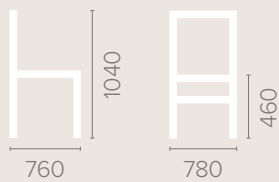

Dimensions
based on straight leg

Fabric Options

Available in grades A-F
Contrast Piping

Frame Options

Also available with reinforced
frame

Wood Finish Options

Available in wood finishes 1-5

Wood Finish Options

405 & 510