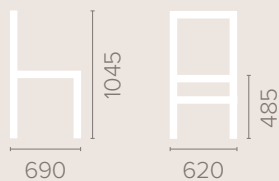

Dimensions
based on straight leg