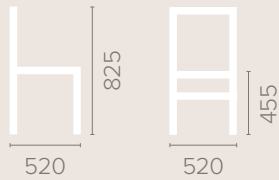

Wood Finish Options
Available in wood finishes 1-5

Dining Room / Occasional Furniture

Malton Chair with Arms

76

Dimensions
based on straight leg

Fabric Options

Available in grades A-F
Contrast Piping

Frame Options