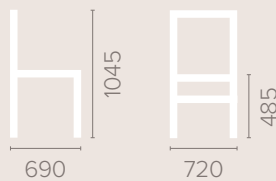

Dimensions
based on straight leg