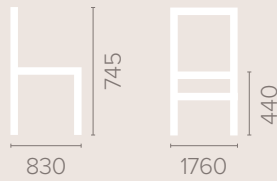

Dimensions
based on straight leg

3 Seater Settee

Dimensions
based on straight leg

Ophelia Medium Back 2 Seater Settee

Lounge / Day Room

Dimensions
based on straight leg

Fabric Options

Available in grades A-F
Contrast Piping