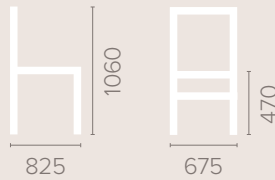

Fabric Options

Available in grades A-F
Contrast Piping

Frame Options

Also available with reinforced
frame

Wood Finish Options

Available in wood finishes 1-5

Pandora High Back Armchair

Dimensions
based on straight leg