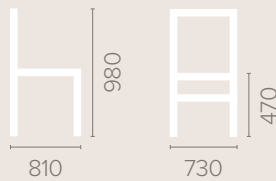

Dimensions
based on straight leg