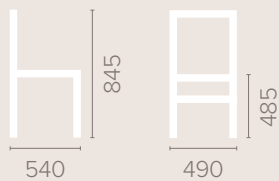

Dimensions
based on straight leg