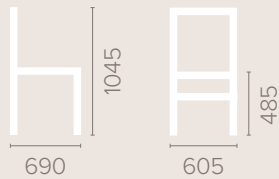

Dimensions
based on straight leg

Fabric Options

Available in grades A-F
Contrast Piping

Frame Options

Also available with reinforced
frame

Wood Finish Options

Available in wood finishes 1-5