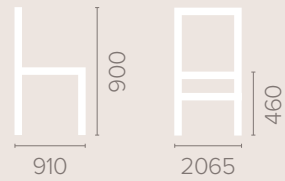

Dimensions
based on straight leg

3 Seater

Dimensions
based on straight leg

Lounge / Day Room

Gatcombe Settee

58

Fabric Options

Available in grades A-F
Contrast Piping