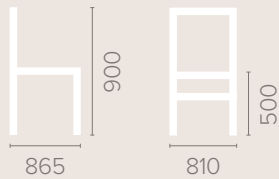

Fabric Options

Available in grades A-F
Contrast Piping

Frame Options

Also available with reinforced
frame

Wood Finish Options

Available in wood finishes 1-5

Ettington Armchair

Dimensions
based on straight leg