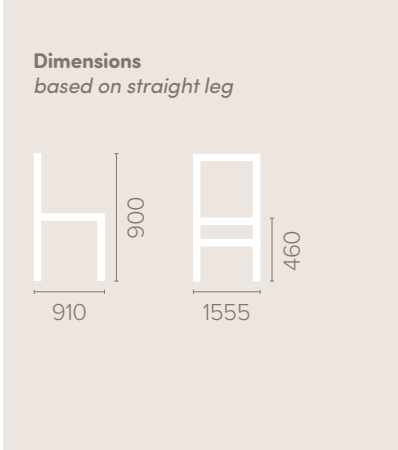

Reception / Break Out Area

Wentworth Settee

30

Fabric Options
Available in grades A-F
Contrast Piping

Frame Options
Also available with reinforced frame

Wood Finish Options
Available in wood finishes 1-5

2 Seater

2.5 Seater

3 Seater