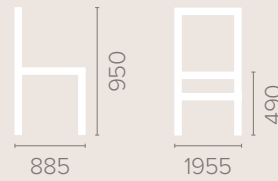

2.5 Seater

Dimensions
based on straight leg

3 Seater

Dimensions
based on straight leg

Ripley 2 Seater Settee without Arm

Dimensions
based on straight leg

Fabric Options

Available in grades A-F
Contrast Piping