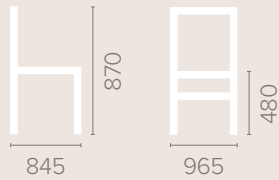

Wood Finish Options

Available in wood finishes 1-5

Lounge / Day Room

Gatcombe Armchair

48

Dimensions
based on straight leg

Fabric Options

Available in grades A-F
Contrast Piping