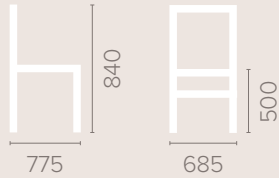

Fabric Options

Available in grades A-F
Contrast Piping

Frame Options

Also available with reinforced
frame

Wood Finish Options

Available in wood finishes 1-5

Other Options

Also available as 2 Seater
Settee