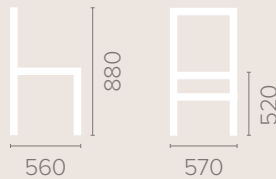

Frame Options

Also available with reinforced
frame

Wood Finish Options

Available in wood finishes 1-5

Ascot with Arms

Dimensions *based on straight leg*

Fabric Options

Available in grades A-F
Contrast Piping