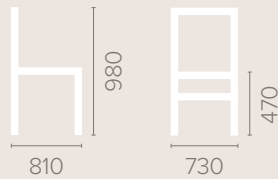

Dimensions
based on straight leg

Fabric Options

Available in grades A-F
Contrast Piping

Frame Options

Also available with reinforced
frame

Wood Finish Options

Available in wood finishes 1-5