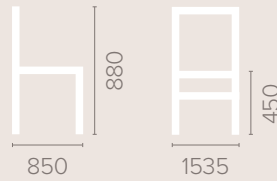

Dimensions
based on straight leg

3 Seater Settee

Dimensions
based on straight leg

Sherwood Medium Back 2 Seater Settee

Dimensions
based on straight leg

Fabric Options

Available in grades A-F
Contrast Piping