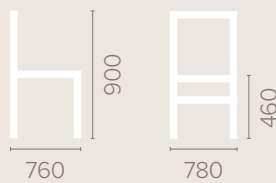

Available in grades A-F
Contrast Piping

Frame Options

Also available with reinforced
frame

Wood Finish Options

Available in wood finishes 1-5

Sherwood Medium Back Armchair

Dimensions *based on straight leg*