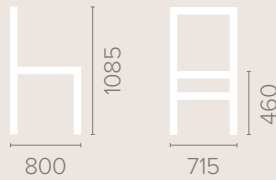

Dimensions *based on straight leg*

Fabric Options

Available in grades A-F
Contrast Piping

Frame Options

Also available with reinforced frame

Wood Finish Options

Available in wood finishes 1-5

39