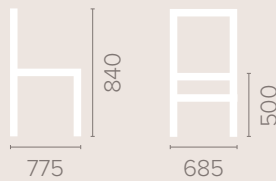

Dimensions
based on straight leg