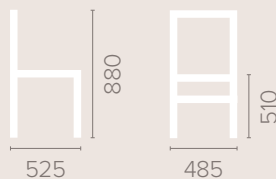

Dimensions *based on straight leg*

Fabric Options

Available in grades A-F
Contrast Piping

Frame Options

Also available with reinforced
frame

Wood Finish Options

Available in wood finishes 1-5