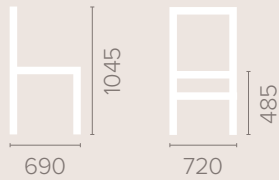

Dimensions
based on straight leg

Fabric Options

Available in grades A-F
Contrast Piping

Frame Options

Also available with reinforced
frame

Wood Finish Options

Available in wood finishes 1-5