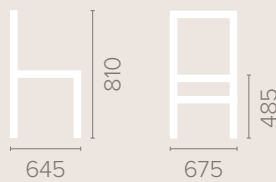

Dimensions *based on straight leg*

Fabric Options

Available in grades A-F
Contrast Piping

Frame Options

Also available with reinforced
frame

Wood Finish Options

Available in wood finishes 1-5