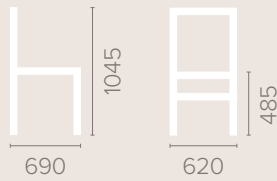

Available in wood finishes 1-5

With Padded Arms

Dimensions

based on straight leg

Without Padded Arms

Dimensions

based on straight leg

Healey Full Specification