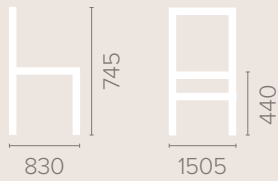

2 Seater Settee

Dimensions
based on straight leg