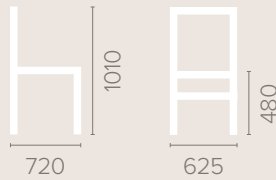

Dimensions *based on straight leg*

Fabric Options

Available in grades A-F
Contrast Piping

Frame Options

Also available with reinforced
frame

Wood Finish Options

Available in wood finishes 1-5