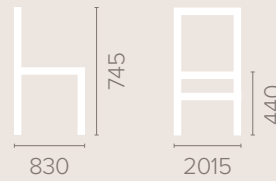

Dimensions
based on straight leg

3 Seater Settee

Dimensions
based on straight leg

Ophelia Medium Back 2 Seater Settee

Lounge / Day Room

Dimensions
based on straight leg

Fabric Options

Available in grades A-F
Contrast Piping