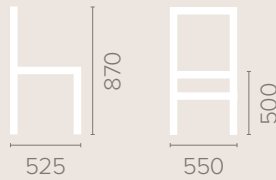

Dimensions
based on straight leg

Fabric Options
Available in grades A-F
Contrast Piping

Frame Options
Also available with reinforced
frame

Wood Finish Options
Available in wood finishes 1-5