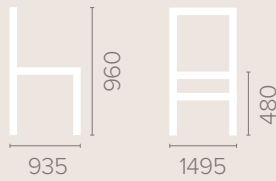

2 Seater

Dimensions
based on straight leg

2.5 Seater

Dimensions
based on straight leg

3 Seater

Dimensions
based on straight leg

Ritz 2 Seater Settee

Dimensions
based on straight leg