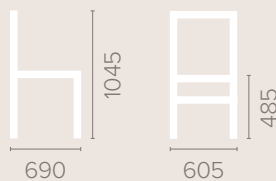

Dimensions *based on straight leg*

Fabric Options

Available in grades A-F
Contrast Piping

Frame Options

Also available with reinforced
frame

Wood Finish Options

Available in wood finishes 1-5