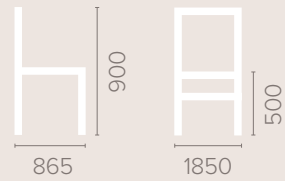

Also available with reinforced
frame

Wood Finish Options

Available in wood finishes 1-5

2 Seater

Dimensions

based on straight leg

2.5 Seater

Dimensions

based on straight leg

3 Seater

Dimensions

based on straight leg

Grosvenor Medium Back 2 Seater Settee

Dimensions

based on straight leg

Fabric Options