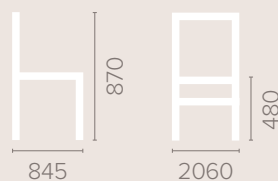

3 Seater

Dimensions
based on straight leg