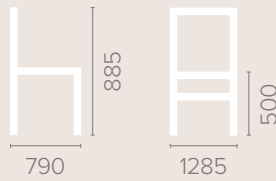

Frame Options

Also available with reinforced
frame

Wood Finish Options

Available in wood finishes 1-5

Ritz 2 Seater Settee

Dimensions
based on straight leg

Fabric Options

Available in grades A-F
Contrast Piping