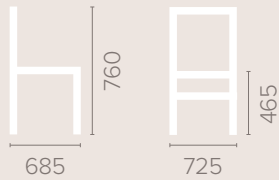

Fabric Options

Available in grades A-F
Contrast Piping

Frame Options

Also available with reinforced
frame

Wood Finish Options

Available in wood finishes 1-5