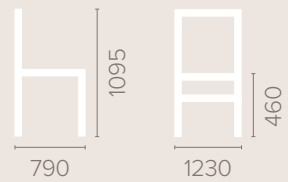

High Back

Dimensions
based on straight leg