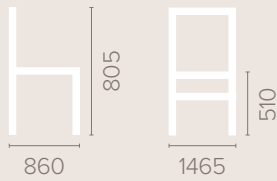

Dimensions
based on straight leg

2.5 Seater

Dimensions
based on straight leg

3 Seater

Dimensions
based on straight leg

Pandora Medium Back 2 Seater Settee

Lounge / Day Room

Dimensions
based on straight leg