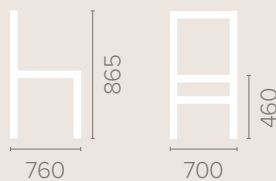

Dimensions *based on straight leg*

Fabric Options

Available in grades A-F
Contrast Piping

Frame Options

Also available with reinforced
frame

Wood Finish Options

Available in wood finishes 1-5