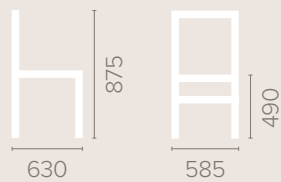

Dimensions
based on straight leg

Fabric Options

Available in grades A-F
Contrast Piping

Frame Options

Also available with reinforced
frame

Wood Finish Options

Available in wood finishes 1-5