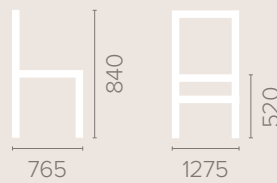

Frame Options

Also available with reinforced
frame

Wood Finish Options

Available in wood finishes 1-5

2 Seater Settee

Dimensions
based on straight leg

2.5 Seater Settee

Dimensions
based on straight leg

3 Seater Settee

Dimensions
based on straight leg

Metis 2 Seater Settee

Dimensions
based on straight leg

Fabric Options

Available in grades A-F
Contrast Piping

Frame Options

Also available with reinforced
frame