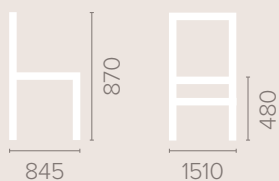

2 Seater

Dimensions
based on straight leg