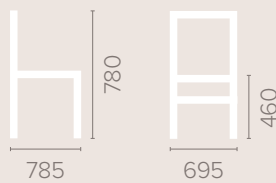

Also available with reinforced
frame

Wood Finish Options

Available in wood finishes 1-5

Bianca Deep Base Tub Chair

Dimensions *based on straight leg*

Fabric Options

Available in grades A-F
Contrast Piping

Frame Options