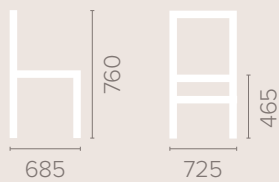

Fabric Options

Available in grades A-F
Contrast Piping

Frame Options

Also available with reinforced
frame

Wood Finish Options

Available in wood finishes 1-5