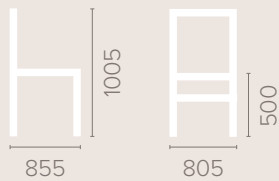

Fabric Options

Available in grades A-F
Contrast Piping

Frame Options

Also available with reinforced
frame

Wood Finish Options

Available in wood finishes 1-5