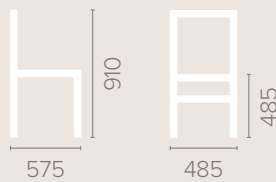

Fabric Options
Available in grades A-F
Contrast Piping

Frame Options
Also available with reinforced
frame

Wood Finish Options
Available in wood finishes 1-5

Saville without Arms

Dimensions
based on straight leg