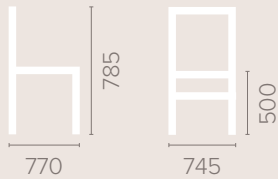

Fabric Options
Available in grades A-F
Contrast Piping

Frame Options
Also available with reinforced frame

Wood Finish Options
Available in wood finishes 1-5