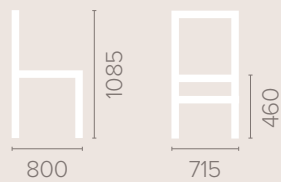

Wood Finish Options
Available in wood finishes 1-5

Reception / Break Out Area

Ophelia Medium Back Armchair

16

Dimensions
based on straight leg

Fabric Options

Available in grades A-F
Contrast Piping

Frame Options

Also available with reinforced
frame

Wood Finish Options

Available in wood finishes 1-5

Ophelia High Back Armchair

Dimensions
based on straight leg

Fabric Options

Available in grades A-F
Contrast Piping

Frame Options