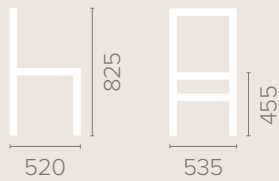

Dimensions
based on straight leg

Fabric Options

Available in grades A-F
Contrast Piping

Frame Options

Also available with reinforced
frame

Wood Finish Options

Available in wood finishes 1-5

Malton Chair without Arms with Skis