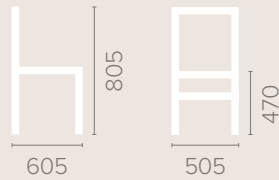

Dimensions
based on straight leg

Fabric Options

Available in grades A-F
Contrast Piping

Frame Options

Also available with reinforced
frame

Wood Finish Options

Available in wood finishes 1-5