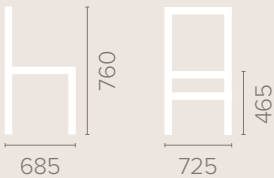

Fabric Options
Available in grades A-F
Contrast Piping

Frame Options
Also available with reinforced frame

Wood Finish Options
Available in wood finishes 1-5

Corinthia Tub Chair