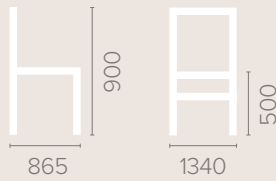

Also available with reinforced
frame

Wood Finish Options

Available in wood finishes 1-5

2 Seater

Dimensions

based on straight leg

2.5 Seater

Dimensions

based on straight leg

3 Seater

Dimensions

based on straight leg

Grosvenor Medium Back 2 Seater Settee

Dimensions

based on straight leg

Fabric Options