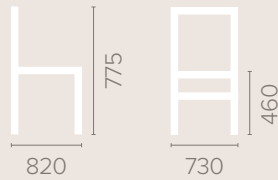

Dimensions
based on straight leg

Fabric Options

Available in grades A-F
Contrast Piping

Frame Options

Also available with reinforced
frame

Wood Finish Options

Available in wood finishes 1-5