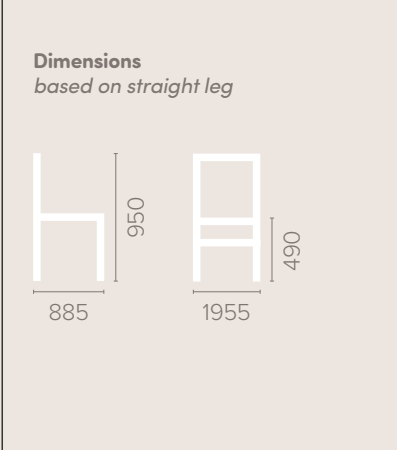

28

Fabric Options
Available in grades A-F
Contrast Piping

Frame Options
Also available with reinforced frame

Wood Finish Options
Available in wood finishes 1-5

2 Seater

2.5 Seater

3 Seater

Sheraton Settee