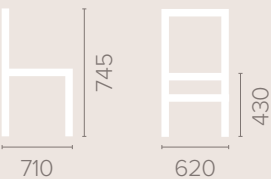

Dimensions
based on straight leg