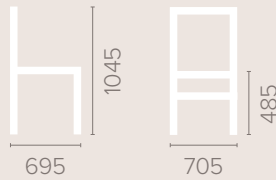

Dimensions
based on straight leg

Fabric Options
Available in grades A-F
Contrast Piping

Frame Options
Also available with reinforced frame

Wood Finish Options
Available in wood finishes 1-5