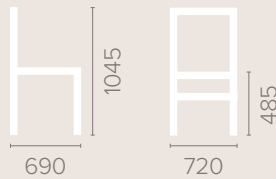

Dimensions
based on straight leg

Fabric Options
Available in grades A-F
Contrast Piping

Frame Options
Also available with reinforced
frame

Wood Finish Options
Available in wood finishes 1-5