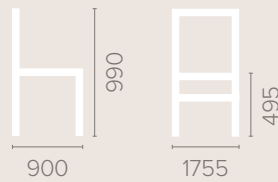

2.5 Seater

Dimensions
based on straight leg

3 Seater

Dimensions
based on straight leg

Reception / Break Out Area

Wentworth Settee

30

Fabric Options
Available in grades A-F
Contrast Piping