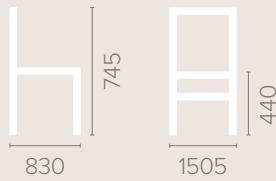

Dimensions
based on straight leg

2.5 Seater

Dimensions
based on straight leg

3 Seater

Dimensions
based on straight leg

Ophelia Medium Back 2 Seater Settee

Dimensions
based on straight leg

Fabric Options

Frame Options

Also available with reinforced
frame

Wood Finish Options

Available in wood finishes 1-5

2 Seater Settee

Dimensions
based on straight leg

2.5 Seater Settee

Dimensions
based on straight leg