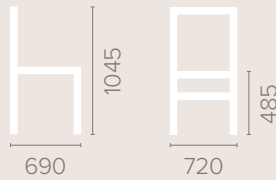

Dimensions
based on straight leg

Fabric Options
Available in grades A-F
Contrast Piping

Frame Options
Also available with reinforced
frame

Wood Finish Options
Available in wood finishes 1-5