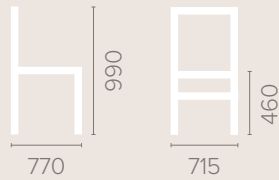

Wood Finish Options

Available in wood finishes 1-5

Lounge / Day Room

Chelmsford Armchair

44

Dimensions
based on straight leg

Fabric Options

Available in grades A-F
Contrast Piping