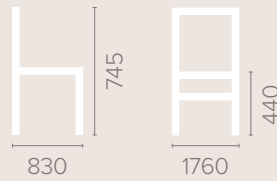

Dimensions
based on straight leg

2.5 Seater

Dimensions
based on straight leg

3 Seater

Dimensions
based on straight leg

Ophelia Medium Back 2 Seater Settee

Dimensions
based on straight leg

Fabric Options

Frame Options

Also available with reinforced
frame

Wood Finish Options

Available in wood finishes 1-5

2 Seater Settee

Dimensions
based on straight leg

2.5 Seater Settee

Dimensions
based on straight leg