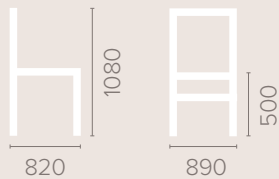

Also available with reinforced
frame

Wood Finish Options

Available in wood finishes 1-5

Other Options

Also available as 2 Seater
Settee

Strand Armchair with Wings

Dimensions
based on straight leg

Fabric Options