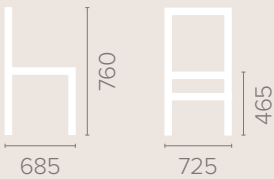

Wood Finish Options
Available in wood finishes 1-5

Corinthia Tub Chair

Dimensions
based on straight leg

Fabric Options
Available in grades A-F
Contrast Piping

Frame Options
Also available with reinforced frame