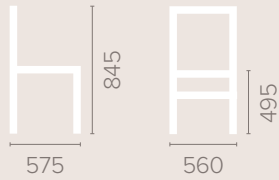

Frame Options

Also available with reinforced
frame

Wood Finish Options

Available in wood finishes 1-5

Dining Room / Occasional Furniture

Linton Chair with Arms (Stackable)

78

Dimensions
based on straight leg