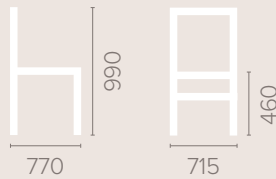

Dimensions *based on straight leg*

Fabric Options

Available in grades A-F
Contrast Piping

Frame Options

Also available with reinforced
frame

Wood Finish Options

Available in wood finishes 1-5

Seat Height Options

405 & 510

Leg Options

Different leg options available