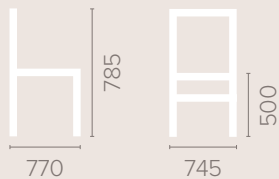

Fabric Options

Available in grades A-F
Contrast Piping

Frame Options

Also available with reinforced
frame

Wood Finish Options

Available in wood finishes 1-5