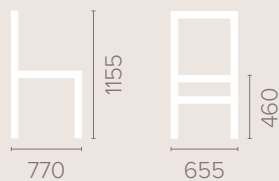

Frame Options

Also available with reinforced
frame

Wood Finish Options

Available in wood finishes 1-5

Dalton High Back Armchair without Wings

Dimensions
based on straight leg

Fabric Options

Available in grades A-F
Contrast Piping