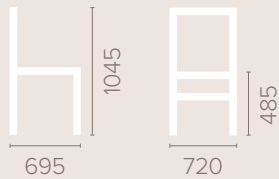

Fabric Options

Available in grades A-F
Contrast Piping

Frame Options

Also available with reinforced
frame

Wood Finish Options

Available in wood finishes 1-5