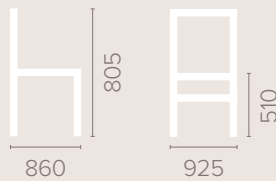

Dimensions *based on straight leg*

Fabric Options

Available in grades A-F
Contrast Piping

Frame Options

Also available with reinforced frame

Wood Finish Options

Available in wood finishes 1-5

Lounge / Day Room

James Clement