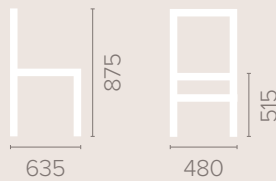

Dimensions
based on straight leg