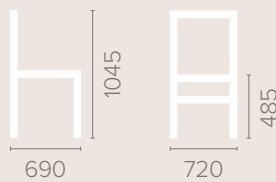

Dimensions *based on straight leg*

Fabric Options

Available in grades A-F
Contrast Piping

Frame Options

Also available with reinforced
frame

Wood Finish Options

Available in wood finishes 1-5