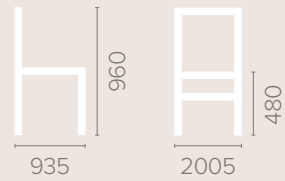

Available in wood finishes 1-5

2 Seater

Dimensions
based on straight leg

2.5 Seater

Dimensions
based on straight leg

3 Seater

Dimensions
based on straight leg

Lounge / Day Room