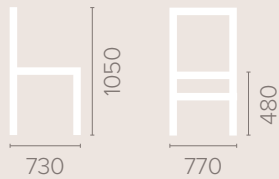

Dimensions
based on straight leg