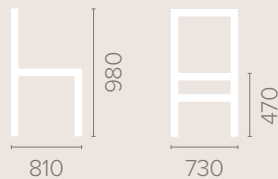

Dimensions
based on straight leg