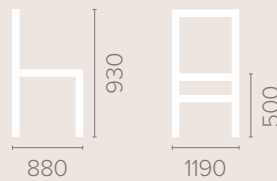

based on straight leg

3 Seater

Dimensions

based on straight leg

Grosvenor Medium Back 2 Seater Settee

Dimensions

based on straight leg

Fabric Options