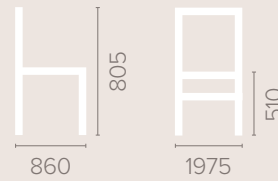

Dimensions
based on straight leg

2.5 Seater

Dimensions
based on straight leg

3 Seater

Dimensions
based on straight leg

Ophelia Medium Back 2 Seater Settee

Dimensions
based on straight leg

Fabric Options