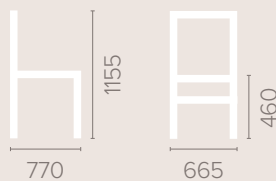

Dimensions *based on straight leg*

Fabric Options

Available in grades A-F
Contrast Piping

Frame Options

Also available with reinforced
frame

Wood Finish Options

Available in wood finishes 1-5

Seat Height Option

410

Bedroom

James Clement