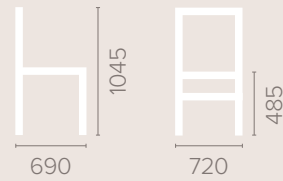

Available in wood finishes 1-5

With Padded Arms

Dimensions

based on straight leg

Without Padded Arms

Dimensions

based on straight leg

Healey Full Specification