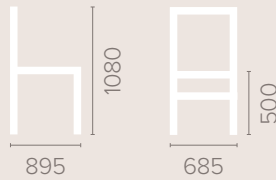

Also available with reinforced
frame

Wood Finish Options

Available in wood finishes 1-5

Seat Height Options

420 & 520

Grosvenor High Back Armchair

Dimensions
based on straight leg

Fabric Options
Available in grades A-F
Contrast Piping