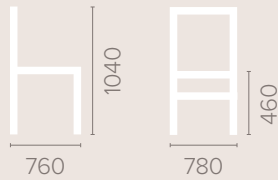

Lounge / Day Room

Sherwood High Back Armchair

46

Dimensions
based on straight leg

Fabric Options

Available in grades A-F
Contrast Piping

Frame Options

Also available with reinforced
frame