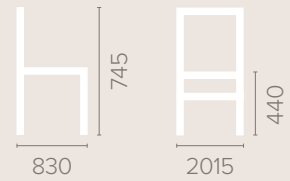

3 Seater Settee

Dimensions
based on straight leg