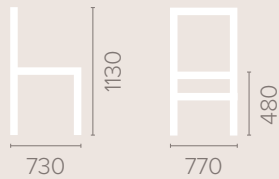

Frame Options

Also available with reinforced
frame

Wood Finish Options

Available in wood finishes 1-5

Walmer High Back Armchair

Dimensions
based on straight leg

Fabric Options

Available in grades A-F
Contrast Piping