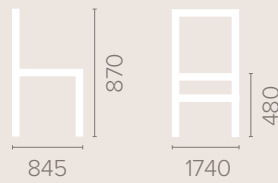

Frame Options

Also available with reinforced
frame

Wood Finish Options

Available in wood finishes 1-5

2 Seater

Dimensions
based on straight leg

2.5 Seater

Dimensions
based on straight leg

3 Seater

Dimensions
based on straight leg

Reception / Break Out Area

High Coffee Table

32

Height
630mm

Shape Options
Square
Round

Size Options
590mm
700mm*
800mm*
900mm*
1050mm*
1200mm