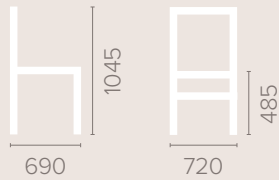

Dimensions
based on straight leg

Fabric Options

Available in grades A-F
Contrast Piping

Frame Options

Also available with reinforced
frame

Wood Finish Options

Available in wood finishes 1-5