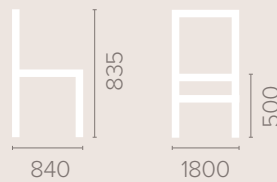

2.5 Seater Settee

Dimensions
based on straight leg