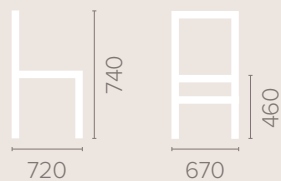

Also available with reinforced
frame

Wood Finish Options

Available in wood finishes 1-5

Ophelia Compact Chair

Dimensions
based on straight leg

Fabric Options

Available in grades A-F
Contrast Piping

Frame Options