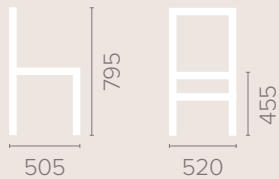

Dimensions
based on straight leg