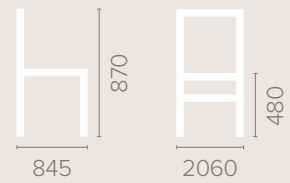

Frame Options

Also available with reinforced
frame

Wood Finish Options

Available in wood finishes 1-5

2 Seater

Dimensions
based on straight leg

2.5 Seater

Dimensions
based on straight leg

3 Seater

Dimensions
based on straight leg

Reception / Break Out Area

High Coffee Table

32

Height
630mm

Shape Options
Square
Round

Size Options
590mm
700mm*
800mm*
900mm*
1050mm*
1200mm