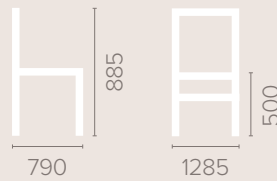

2 Seater

Dimensions
based on straight leg

2.5 Seater

Dimensions
based on straight leg

3 Seater

Dimensions
based on straight leg

Ritz 2 Seater Settee

Dimensions
based on straight leg