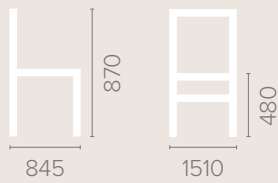

Frame Options

Also available with reinforced
frame

Wood Finish Options

Available in wood finishes 1-5

2 Seater

Dimensions
based on straight leg

2.5 Seater

Dimensions
based on straight leg

3 Seater

Dimensions
based on straight leg

Reception / Break Out Area

High Coffee Table

32

Height
630mm

Shape Options
Square
Round

Size Options
590mm
700mm*
800mm*
900mm*
1050mm*
1200mm