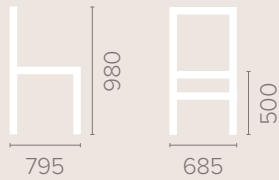

Fabric Options

Available in grades A-F
Contrast Piping

Frame Options

Also available with reinforced
frame

Wood Finish Options

Available in wood finishes 1-5