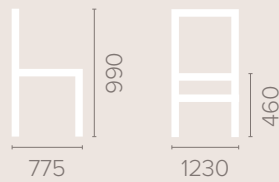

Leg Options

Different leg options available

Medium Back

Dimensions
based on straight leg

High Back

Dimensions
based on straight leg

Ripley 2 Seater Settee without Arm

Dimensions
based on straight leg