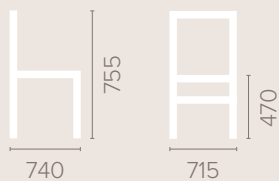

Dimensions
based on straight leg