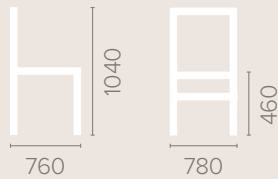

Fabric Options

Available in grades A-F
Contrast Piping

Frame Options

Also available with reinforced
frame

Wood Finish Options

Available in wood finishes 1-5