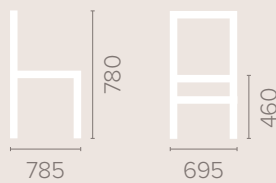

Wood Finish Options

Available in wood finishes 1-5

9

Bianca Shallow Base Tub Chair

Dimensions *based on straight leg*

Fabric Options

Available in grades A-F
Contrast Piping

Frame Options

Also available with reinforced
frame

Wood Finish Options

Available in wood finishes 1-5

Bianca Deep Base Tub Chair

Dimensions *based on straight leg*

Fabric Options

Available in grades A-F
Contrast Piping

Frame Options