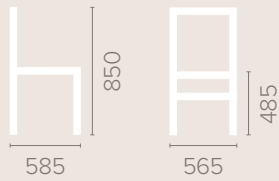

Dimensions
based on straight leg

Fabric Options

Available in grades A-F
Contrast Piping

Frame Options

Also available with reinforced
frame

Wood Finish Options

Available in wood finishes 1-5