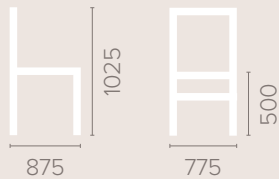

Also available with reinforced
frame

Wood Finish Options

Available in wood finishes 1-5

Strand Armchair

Dimensions
based on straight leg

Fabric Options

Available in grades A-F
Contrast Piping

Frame Options