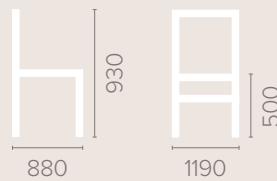

Dimensions
based on straight leg

3 Seater Settee

Dimensions
based on straight leg

Grosvenor Medium Back 2 Seater Settee

Dimensions
based on straight leg

Fabric Options

Available in grades A-F
Contrast Piping