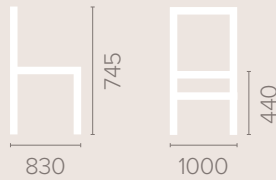

Also available with reinforced
frame

Wood Finish Options

Available in wood finishes 1-5

Bovey Armchair

Dimensions
based on straight leg

Fabric Options
Available in grades A-F
Contrast Piping

Frame Options
Also available with reinforced
frame