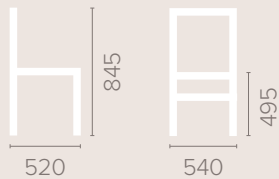

Dimensions
based on straight leg