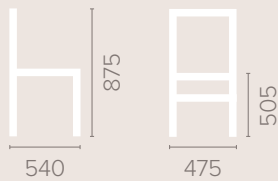

Dimensions
based on straight leg