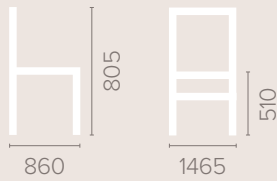

Dimensions
based on straight leg

2.5 Seater

Dimensions
based on straight leg

3 Seater

Dimensions
based on straight leg

Ophelia Medium Back 2 Seater Settee

Dimensions
based on straight leg

Fabric Options