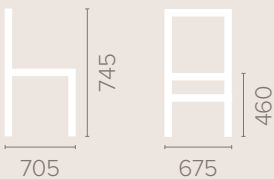

Fabric Options
Available in grades A-F
Contrast Piping

Frame Options
Also available with reinforced frame

Wood Finish Options
Available in wood finishes 1-5