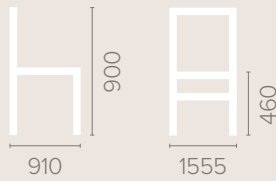

2 Seater

Dimensions
based on straight leg