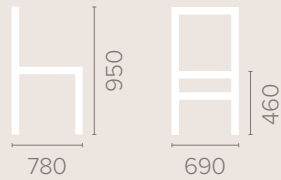

Wood Finish Options
Available in wood finishes 1-5

Reception / Break Out Area

Ophelia Medium Back Armchair

16

Dimensions
based on straight leg

Fabric Options

Available in grades A-F
Contrast Piping

Frame Options