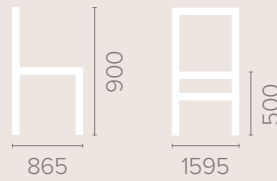

2.5 Seater

Dimensions

based on straight leg