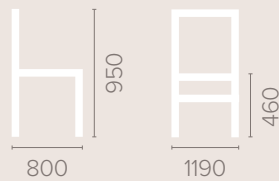

Dimensions
based on straight leg

2.5 Seater

Dimensions
based on straight leg

3 Seater

Dimensions
based on straight leg

Ophelia Medium Back 2 Seater Settee

Dimensions
based on straight leg

Fabric Options