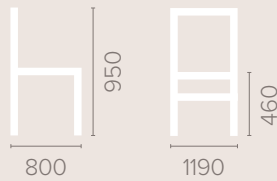

Dimensions
based on straight leg

3 Seater Settee

Dimensions
based on straight leg

Ophelia Medium Back 2 Seater Settee

Lounge / Day Room

Dimensions
based on straight leg

Fabric Options

Available in grades A-F
Contrast Piping