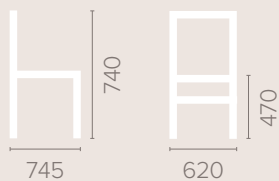

Fabric Options

Available in grades A-F
Contrast Piping

Frame Options

Also available with reinforced
frame

Wood Finish Options

Available in wood finishes 1-5

Seat Height Options

420 & 520