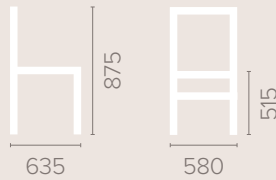

Dimensions
based on straight leg

Fabric Options
Available in grades A-F
Contrast Piping

Frame Options
Also available with reinforced
frame

Wood Finish Options
Available in wood finishes 1-5