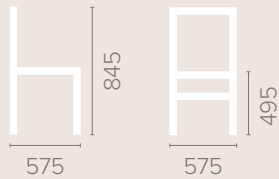

Dimensions
based on straight leg

Fabric Options

Available in grades A-F
Contrast Piping

Frame Options

Also available with reinforced
frame

Wood Finish Options

Available in wood finishes 1-5

Linton Chair without Arms with Skis