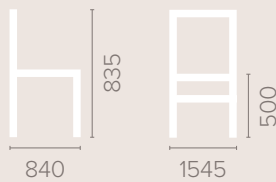

Frame Options

Also available with reinforced
frame

Wood Finish Options

Available in wood finishes 1-5

51

2 Seater Settee

Dimensions
based on straight leg

2.5 Seater Settee