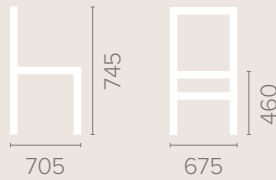

Dimensions *based on straight leg*

Fabric Options

Available in grades A-F
Contrast Piping

Frame Options

Also available with reinforced
frame

Wood Finish Options

Available in wood finishes 1-5

91