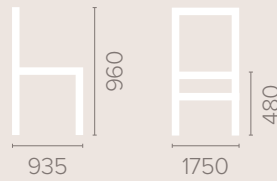

Available in wood finishes 1-5

2 Seater

Dimensions
based on straight leg

2.5 Seater

Dimensions
based on straight leg

3 Seater

Dimensions
based on straight leg

Lounge / Day Room