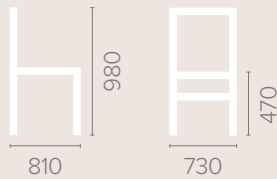

Dimensions
based on straight leg

Fabric Options

Available in grades A-F
Contrast Piping

Frame Options

Also available with reinforced
frame

Wood Finish Options

Available in wood finishes 1-5