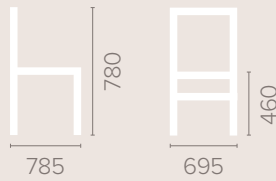

Wood Finish Options

Available in wood finishes 1-5

91

Bianca Shallow Base Tub Chair

Dimensions *based on straight leg*

Fabric Options

Available in grades A-F
Contrast Piping

Frame Options