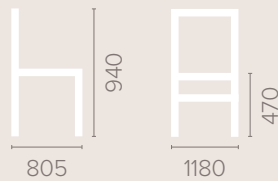

Dimensions
based on straight leg

2.5 Seater

Dimensions
based on straight leg

3 Seater

Dimensions
based on straight leg

Pandora Medium Back 2 Seater Settee

Lounge / Day Room

Dimensions
based on straight leg