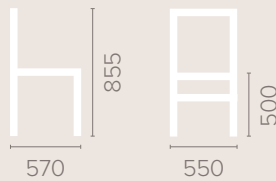

Wood Finish Options
Available in wood finishes 1-5

75

Perrow with Arms

Dimensions
based on straight leg

Fabric Options
Available in grades A-F
Contrast Piping

Frame Options
Also available with reinforced frame