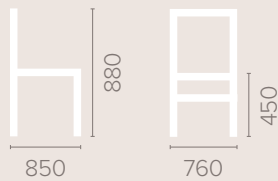

Fabric Options

Available in grades A-F
Contrast Piping

Frame Options

Also available with reinforced
frame

Wood Finish Options

Available in wood finishes 1-5