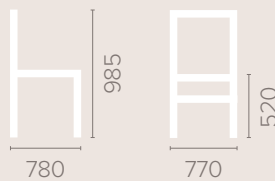

- **Fabric Options**
  Available in grades A-F
  Contrast Piping
- **Frame Options**
  Also available with reinforced frame
- **Wood Finish Options**
  Available in wood finishes 1-5