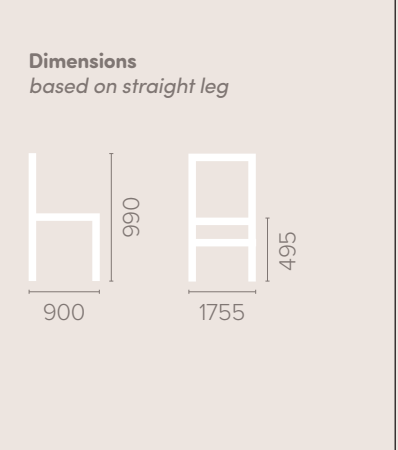

Lounge / Day Room

Sheraton Settee

56

Fabric Options
Available in grades A-F
Contrast Piping

Frame Options
Also available with reinforced frame

Wood Finish Options
Available in wood finishes 1-5

2 Seater

2.5 Seater

3 Seater

Lounge / Day Room

James Clement