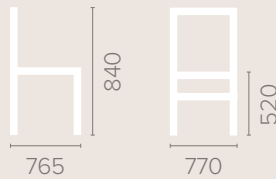

Dimensions
based on straight leg

Fabric Options
Available in grades A-F
Contrast Piping

Frame Options
Also available with reinforced
frame

Wood Finish Options
Available in wood finishes 1-5