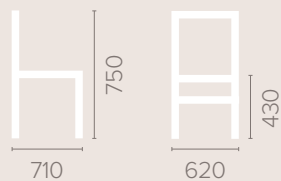

Fabric Options

Available in grades A-F
Contrast Piping

Frame Options

Also available with reinforced
frame

Wood Finish Options

Available in wood finishes 1-5