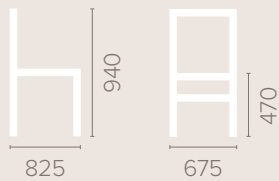

Fabric Options

Available in grades A-F
Contrast Piping

Frame Options

Also available with reinforced
frame

Wood Finish Options

Available in wood finishes 1-5

Pandora Medium Back Armchair

Dimensions
based on straight leg