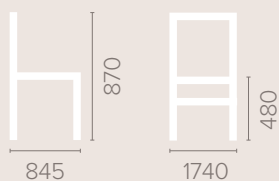

2.5 Seater

Dimensions
based on straight leg