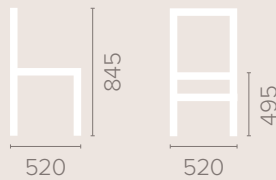

Fabric Options

Available in grades A-F
Contrast Piping

Frame Options

Also available with reinforced
frame

Wood Finish Options

Available in wood finishes 1-5

Linton Chair without Arms (Stackable)

Dimensions
based on straight leg