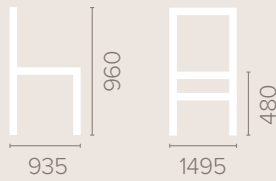

Available in wood finishes 1-5

2 Seater

Dimensions
based on straight leg

2.5 Seater

Dimensions
based on straight leg

3 Seater

Dimensions
based on straight leg

Lounge / Day Room