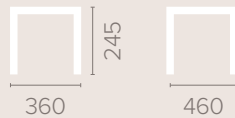

Fabric Options
Available in grades A-F
Contrast Piping

Frame Options
Also available with reinforced frame

Wood Finish Options
Available in wood finishes 1-5

Leg Options
Available with straight legs