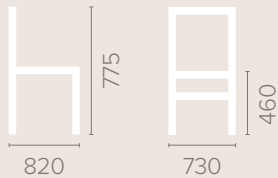

Fabric Options
Available in grades A-F
Contrast Piping

Frame Options
Also available with reinforced frame

Wood Finish Options
Available in wood finishes 1-5