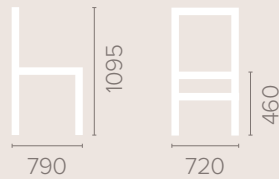

Dimensions
based on straight leg

Fabric Options

Available in grades A-F
Contrast Piping

Frame Options

Also available with reinforced
frame

Wood Finish Options

Available in wood finishes 1-5

Seat Height Options

405 & 510

Leg Options

Different leg options available