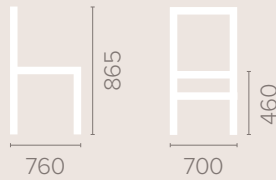

Dimensions *based on straight leg*

Fabric Options

Available in grades A-F
Contrast Piping

Frame Options

Also available with reinforced
frame

Wood Finish Options

Available in wood finishes 1-5

Seat Height Options

405 & 510

Leg Options

Different leg options available

97