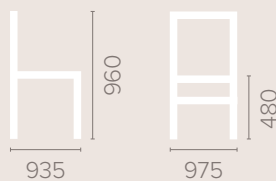

Dimensions
based on straight leg