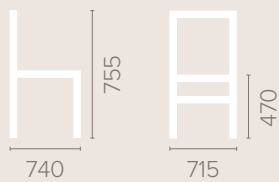

Dimensions
based on straight leg

Fabric Options

Available in grades A-F
Contrast Piping

Frame Options

Also available with reinforced
frame

Wood Finish Options

Available in wood finishes 1-5