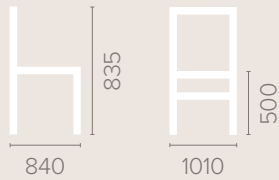

Wood Finish Options
Available in wood finishes 1-5

Reception / Break Out Area

Cadogan Armchair

18

Dimensions
based on straight leg

Fabric Options

Available in grades A-F
Contrast Piping

Frame Options