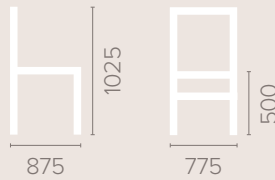

- **Fabric Options**
  Available in grades A-F
  Contrast Piping
- **Frame Options**
  Also available with reinforced frame
- **Wood Finish Options**
  Available in wood finishes 1-5
- **Other Options**
  Also available as 2 Seater
  Settee