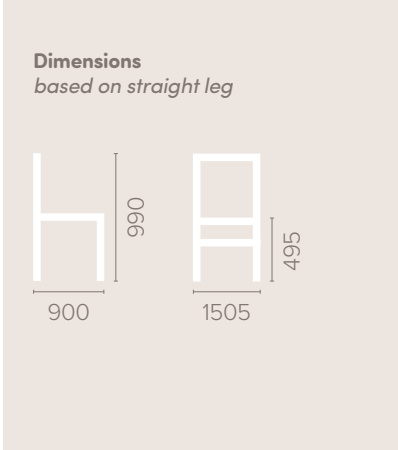

Lounge / Day Room

Sheraton Settee

56

Fabric Options
Available in grades A-F
Contrast Piping

Frame Options
Also available with reinforced frame

Wood Finish Options
Available in wood finishes 1-5

2 Seater

2.5 Seater

3 Seater

Lounge / Day Room

James Clement