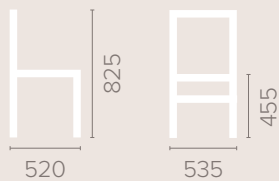

Dimensions
based on straight leg