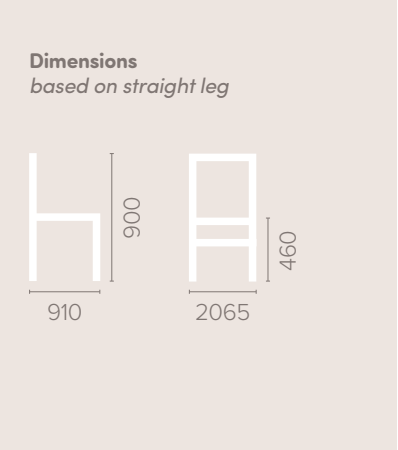

Reception / Break Out Area

Wentworth Settee

30

Fabric Options
Available in grades A-F
Contrast Piping

Frame Options
Also available with reinforced frame

Wood Finish Options
Available in wood finishes 1-5

2 Seater

2.5 Seater

3 Seater