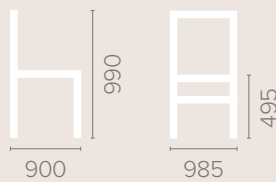

Dimensions *based on straight leg*

Fabric Options

Available in grades A-F
Contrast Piping

Frame Options

Also available with reinforced
frame

Wood Finish Options

Available in wood finishes 1-5