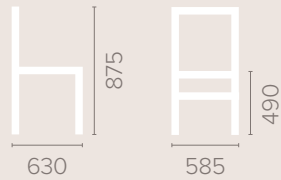

Dimensions
based on straight leg

Fabric Options

Available in grades A-F
Contrast Piping

Frame Options

Also available with reinforced
frame

Wood Finish Options

Available in wood finishes 1-5