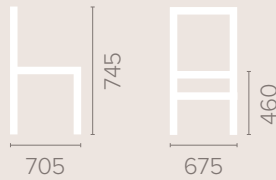

Dimensions *based on straight leg*

Fabric Options

Available in grades A-F
Contrast Piping

Frame Options

Also available with reinforced
frame

Wood Finish Options

Available in wood finishes 1-5

9