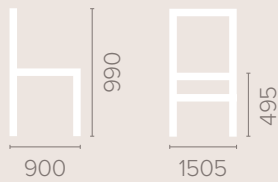

2.5 Seater

Dimensions
based on straight leg

3 Seater

Dimensions
based on straight leg

Reception / Break Out Area

Wentworth Settee

30

Fabric Options
Available in grades A-F
Contrast Piping