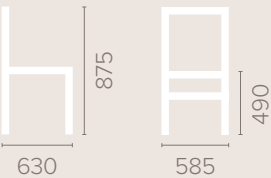

Dimensions
based on straight leg

Fabric Options
Available in grades A-F
Contrast Piping

Frame Options
Also available with reinforced
frame

Wood Finish Options
Available in wood finishes 1-5

Berkeley Tub Chair