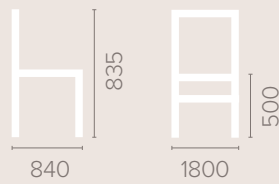

Also available with reinforced
frame

Wood Finish Options

Available in wood finishes 1-5

2 Seater Settee

Dimensions
based on straight leg

2.5 Seater Settee

Dimensions
based on straight leg

3 Seater Settee