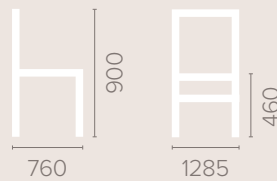

Dimensions
based on straight leg

3 Seater Settee

Dimensions
based on straight leg

Sherwood Medium Back 2 Seater Settee

Dimensions
based on straight leg

Fabric Options

Available in grades A-F
Contrast Piping