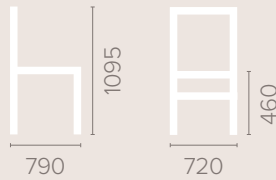

Dimensions *based on straight leg*

Fabric Options

Available in grades A-F
Contrast Piping

Frame Options

Also available with reinforced
frame

Wood Finish Options

Available in wood finishes 1-5