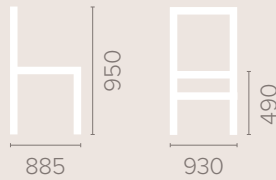

Dimensions *based on straight leg*

Fabric Options

Available in grades A-F
Contrast Piping

Frame Options

Also available with reinforced
frame

Wood Finish Options

Available in wood finishes 1-5