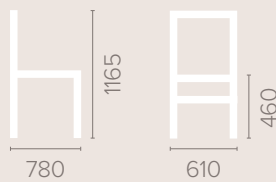

Frame Options

Also available with reinforced
frame

Wood Finish Options

Available in wood finishes 1-5

45

Charnwood Armchair

Dimensions *based on straight leg*

Fabric Options