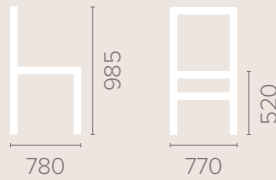

Dimensions
based on straight leg

Fabric Options
Available in grades A-F
Contrast Piping

Frame Options
Also available with reinforced
frame

Wood Finish Options
Available in wood finishes 1-5