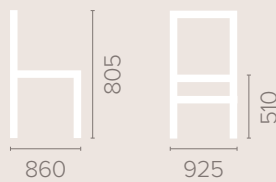

Fabric Options
Available in grades A-F
Contrast Piping

Frame Options
Also available with reinforced
frame

Wood Finish Options
Available in wood finishes 1-5