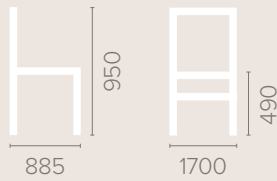

2.5 Seater

Dimensions
based on straight leg

3 Seater

Dimensions
based on straight leg

Ripley 2 Seater Settee without Arm

Dimensions
based on straight leg

Fabric Options

Available in grades A-F
Contrast Piping