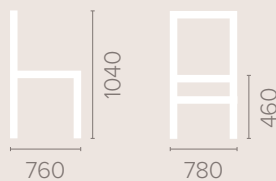

Fabric Options
Available in grades A-F
Contrast Piping

Frame Options
Also available with reinforced
frame

Wood Finish Options
Available in wood finishes 1-5

Seat Height Options
405 & 510