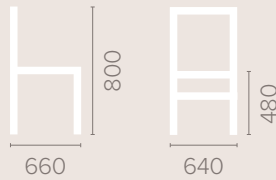

Dimensions *based on straight leg*

Fabric Options

Available in grades A-F
Contrast Piping

Frame Options

Also available with reinforced
frame

Wood Finish Options

Available in wood finishes 1-5