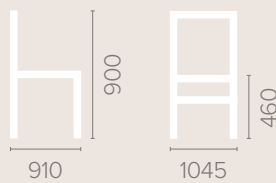

Dimensions *based on straight leg*

Fabric Options

Available in grades A-F
Contrast Piping

Frame Options

Also available with reinforced
frame

Wood Finish Options

Available in wood finishes 1-5