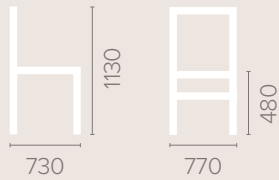

Wood Finish Options
Available in wood finishes 1-5

Seat Height Options
405 & 510

Bedroom

Walmer High Back Armchair

100

Dimensions
based on straight leg

Fabric Options

Available in grades A-F
Contrast Piping