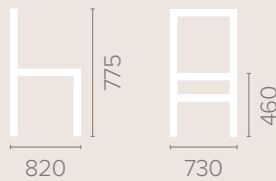

Dimensions *based on straight leg*

Fabric Options

Available in grades A-F
Contrast Piping

Frame Options

Also available with reinforced
frame

Wood Finish Options

Available in wood finishes 1-5