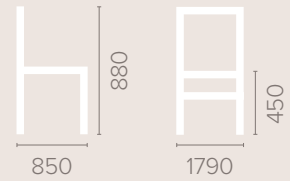

Dimensions
based on straight leg

3 Seater Settee

Dimensions
based on straight leg

Sherwood Medium Back 2 Seater Settee

Dimensions
based on straight leg

Fabric Options

Available in grades A-F
Contrast Piping