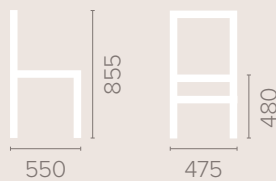

Dimensions
based on straight leg