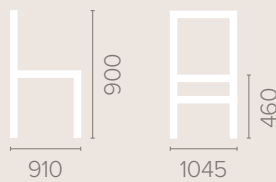

Fabric Options
Available in grades A-F
Contrast Piping

Frame Options
Also available with reinforced
frame

Wood Finish Options
Available in wood finishes 1-5