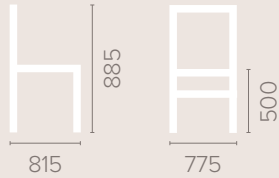

Lounge / Day Room

Lounge / Day Room

Ritz Armchair

36

Dimensions
based on straight leg

Fabric Options

Available in grades A-F
Contrast Piping

Frame Options