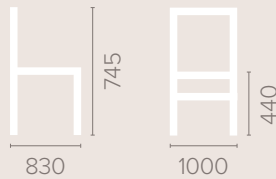

Dimensions *based on straight leg*

Fabric Options

Available in grades A-F
Contrast Piping

Frame Options

Also available with reinforced frame

Wood Finish Options

Available in wood finishes 1-5

Oakley Armchair