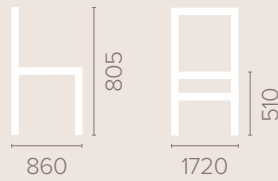

Dimensions
based on straight leg

2.5 Seater

Dimensions
based on straight leg

3 Seater

Dimensions
based on straight leg

Pandora Medium Back 2 Seater Settee

Lounge / Day Room

Dimensions
based on straight leg