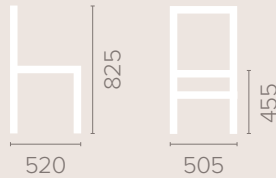

Frame Options

Also available with reinforced
frame

Wood Finish Options

Available in wood finishes 1-5

Malton Chair without Arms

Dimensions *based on straight leg*

Fabric Options

Available in grades A-F
Contrast Piping