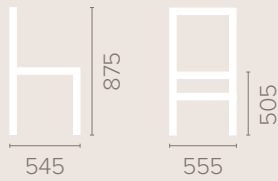

Dimensions
based on straight leg

Fabric Options

Available in grades A-F
Contrast Piping

Frame Options

Also available with reinforced
frame

Wood Finish Options

Available in wood finishes 1-5