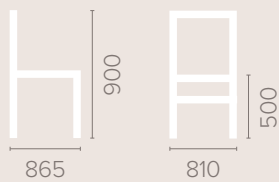

Also available with reinforced
frame

Wood Finish Options

Available in wood finishes 1-5

Ettington Armchair

Dimensions
based on straight leg

Fabric Options

Available in grades A-F
Contrast Piping

Frame Options