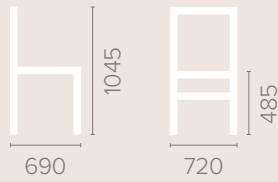

Dimensions
based on straight leg