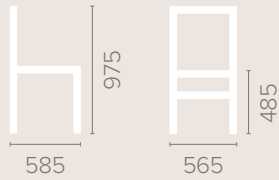

Dimensions
based on straight leg

Fabric Options

Available in grades A-F
Contrast Piping

Frame Options

Also available with reinforced
frame

Wood Finish Options

Available in wood finishes 1-5