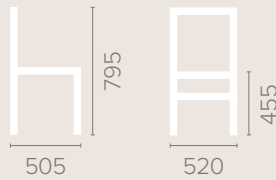

Dimensions
based on straight leg

Fabric Options
Available in grades A-F
Contrast Piping

Frame Options
Also available with reinforced frame

Wood Finish Options
Available in wood finishes 1-5

75