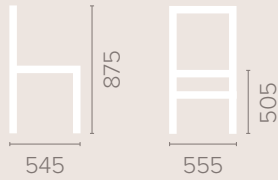

Dimensions
based on straight leg

Fabric Options

Available in grades A-F
Contrast Piping

Frame Options

Also available with reinforced
frame

Wood Finish Options

Available in wood finishes 1-5