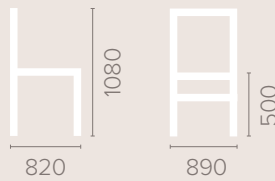

- **Fabric Options**
  Available in grades A-F
  Contrast Piping
- **Frame Options**
  Also available with reinforced frame
- **Wood Finish Options**
  Available in wood finishes 1-5
- **Other Options**
  Also available as 2 Seater
  Settee with Wings