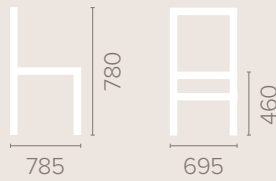

Wood Finish Options

Available in wood finishes 1-5

9

Bianca Shallow Base Tub Chair

Dimensions *based on straight leg*

Fabric Options

Available in grades A-F
Contrast Piping

Frame Options