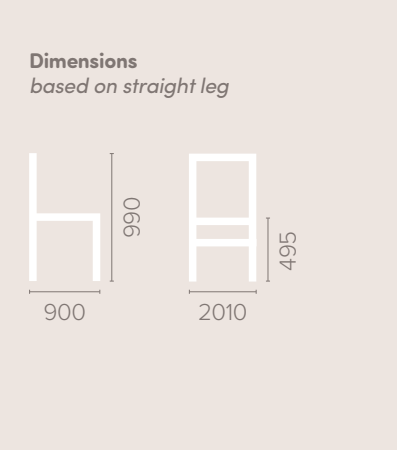

Lounge / Day Room

Sheraton Settee

56

Fabric Options
Available in grades A-F
Contrast Piping

Frame Options
Also available with reinforced frame

Wood Finish Options
Available in wood finishes 1-5

2 Seater

2.5 Seater

3 Seater

Lounge / Day Room

James Clement