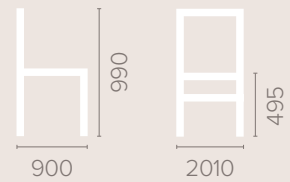

2.5 Seater

Dimensions
based on straight leg

3 Seater

Dimensions
based on straight leg

Reception / Break Out Area

Wentworth Settee

30

Fabric Options
Available in grades A-F
Contrast Piping