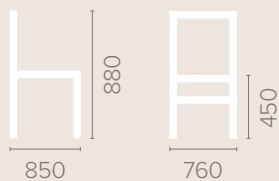

405 & 510

Keble Armchair

Dimensions
based on straight leg

Fabric Options

Available in grades A-F
Contrast Piping

Frame Options

Also available with reinforced
frame

Wood Finish Options