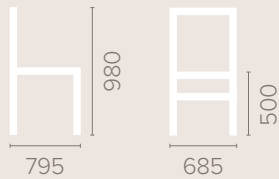

Fabric Options

Available in grades A-F
Contrast Piping

Frame Options

Also available with reinforced
frame

Wood Finish Options

Available in wood finishes 1-5