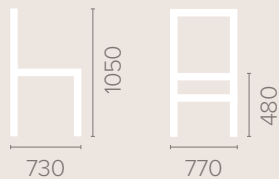

Frame Options

Also available with reinforced
frame

Wood Finish Options

Available in wood finishes 1-5

Walmer Medium Back Armchair

Dimensions
based on straight leg

Fabric Options

Available in grades A-F
Contrast Piping