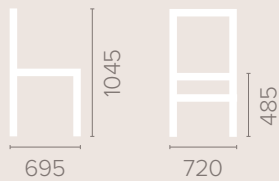

Available in wood finishes 1-5

Healey Chair with Padded Arms and Wings

Dimensions
based on straight leg

Fabric Options

Available in grades A-F
Contrast Piping

Frame Options

Also available with reinforced
frame