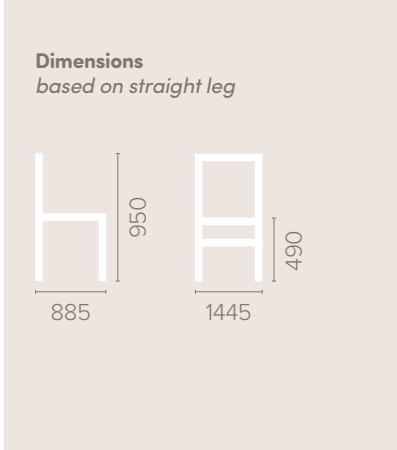

Fabric Options
Available in grades A-F
Contrast Piping

Frame Options
Also available with reinforced frame

Wood Finish Options
Available in wood finishes 1-5

2 Seater