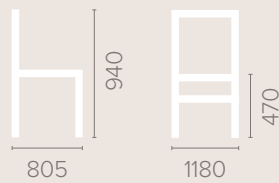

Fabric Options

Available in grades A-F
Contrast Piping

Frame Options

Also available with reinforced
frame

Wood Finish Options

Available in wood finishes 1-5

Seat Height Options

420 & 520