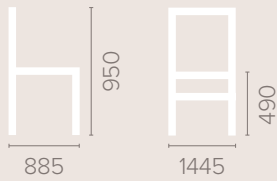

2.5 Seater

Dimensions
based on straight leg

3 Seater

Dimensions
based on straight leg

Ripley 2 Seater Settee without Arm

Dimensions
based on straight leg

Fabric Options

Available in grades A-F
Contrast Piping