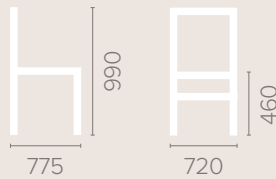

Dimensions *based on straight leg*

Fabric Options

Available in grades A-F
Contrast Piping

Frame Options

Also available with reinforced
frame

Wood Finish Options

Available in wood finishes 1-5