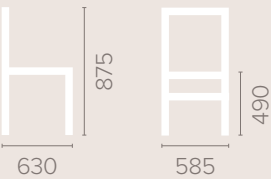

Dimensions
based on straight leg

Fabric Options
Available in grades A-F
Contrast Piping

Frame Options
Also available with reinforced
frame

Wood Finish Options
Available in wood finishes 1-5

Dionne Tub Chair