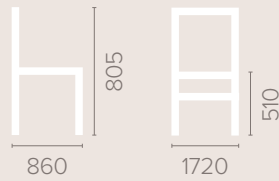

Dimensions
based on straight leg

2.5 Seater

Dimensions
based on straight leg

3 Seater

Dimensions
based on straight leg

Ophelia Medium Back 2 Seater Settee

Dimensions
based on straight leg

Fabric Options