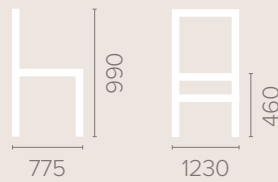

Medium Back

Dimensions
based on straight leg