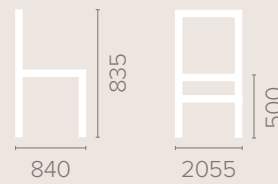

3 Seater Settee

Dimensions
based on straight leg