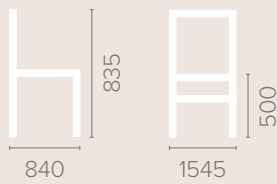

Also available with reinforced
frame

Wood Finish Options

Available in wood finishes 1-5

2 Seater Settee

Dimensions
based on straight leg

2.5 Seater Settee

Dimensions
based on straight leg

3 Seater Settee