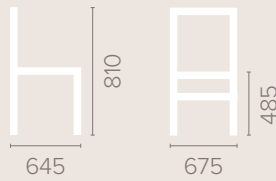

Dimensions *based on straight leg*

Fabric Options

Available in grades A-F
Contrast Piping

Frame Options

Also available with reinforced
frame

Wood Finish Options

Available in wood finishes 1-5

Belgravia Tub Chair