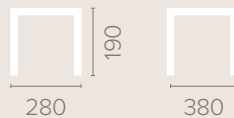

Available in wood finishes 1-5

Leg Options

Available with straight legs

Small Standard Footstool

Dimensions
based on straight leg

Fabric Options

Available in grades A-F
Contrast Piping

Frame Options