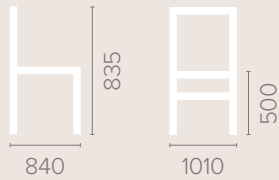

Wood Finish Options

Available in wood finishes 1-5

Lounge / Day Room

James Clement

Lounge / Day Room

40

Cadogan Armchair

Dimensions
based on straight leg