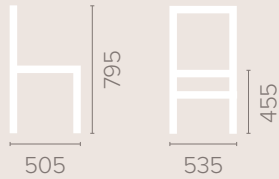

Dimensions
based on straight leg

Fabric Options

Available in grades A-F
Contrast Piping

Frame Options

Also available with reinforced
frame

Wood Finish Options

Available in wood finishes 1-5

Sutton Chair without Arms with Skis