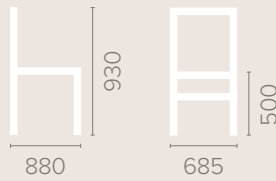

Fabric Options
Available in grades A-F
Contrast Piping

Frame Options
Also available with reinforced
frame

Wood Finish Options
Available in wood finishes 1-5