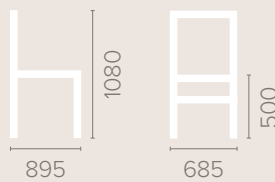

Fabric Options
Available in grades A-F
Contrast Piping

Frame Options
Also available with reinforced
frame

Wood Finish Options
Available in wood finishes 1-5

Grosvenor High Back Armchair

Dimensions
based on straight leg