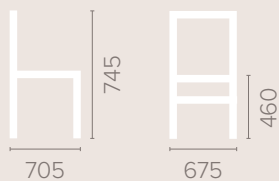

Fabric Options

Available in grades A-F
Contrast Piping

Frame Options

Also available with reinforced
frame

Wood Finish Options

Available in wood finishes 1-5