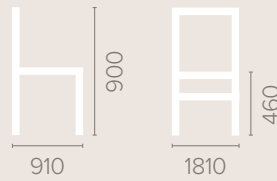

Dimensions
based on straight leg

3 Seater

Dimensions
based on straight leg

Lounge / Day Room

Gatcombe Settee

58

Fabric Options

Available in grades A-F
Contrast Piping