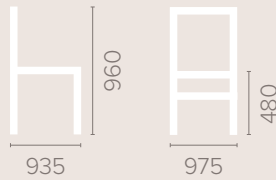

Frame Options

Also available with reinforced
frame

Wood Finish Options

Available in wood finishes 1-5

Clarence Armchair

Dimensions
based on straight leg

Fabric Options

Available in grades A-F
Contrast Piping