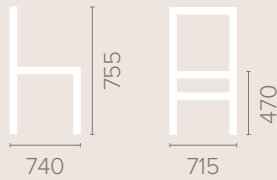

Fabric Options

Available in grades A-F
Contrast Piping

Frame Options

Also available with reinforced
frame

Wood Finish Options

Available in wood finishes 1-5